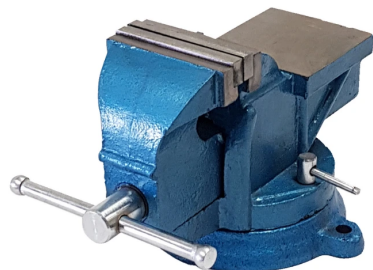

1. Protects your windows from internal damage
   - Visible deterrent for intruders
2. ---

Vice 100 Series

Vice 100 Series

[Read More](#)

SKU: FSV100

Price: $230.35

Stock: instock

Categories: [Vice Mounts](#), [Vices](#)

Product Description

Vice 100 Series