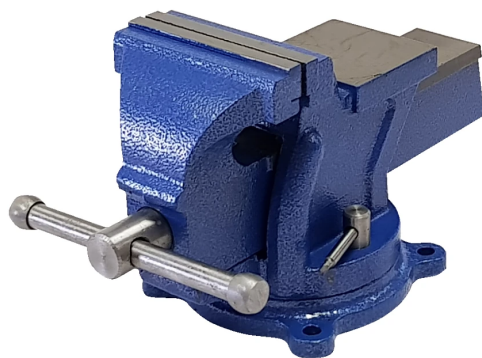

Vice 125 Series

Vice 125 Series

[Read More](#)

SKU: FSV100-1

Price: $398.71

Stock: instock

Categories: [Vice Mounts](#), [Vices](#)

Product Description

Vice 125 Series