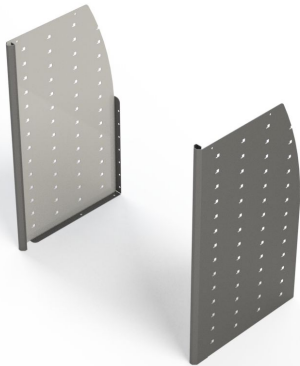

Upright Standard Curv1800x400 Pair1.2ZA

Upright Standard Curv1800x400 Pair1.2ZA

[Read More](#)

SKU: 10283-01-16

Price: \$204.66

Stock: instock

Categories: [Uprights - EdgeTech Range](#)

Product Description

- Edgetech is specially designed to adapt to the internal layout of your vehicle
-

Upright Standard Curv750x400 Pair 1.2ZA

Upright Standard Curv750x400 Pair 1.2ZA

[Read More](#)

SKU: 10283-01-09

Price: \$119.24

Stock: instock

Categories: [Uprights - EdgeTech Range](#)

Product Description

- Edgetech is specially designed to adapt to the internal layout of your vehicle
-

Upright Standard Curv900x300 Pair 1.2ZA

Upright Standard Curv900x300 Pair 1.2ZA