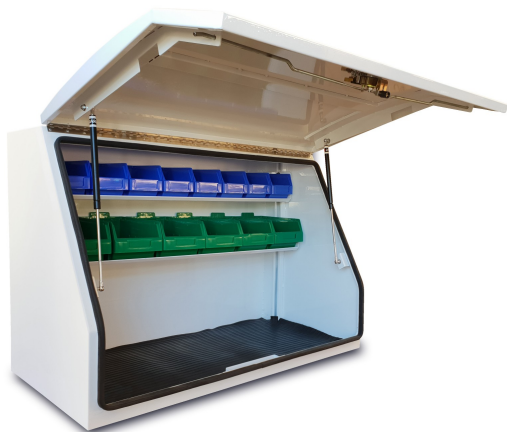

Product Description

- Megachest Toobox 1150 L X 800 H x 600 D Full Door
 - Galv Sheet and powder coated white
 - Two adjustable shelves
 - 3 pin secure locking system
-

Mega Chest HD 1150 Series Standard Half-Door

- Megachest Toobox 1150 L X 800 H x 600 D
Standard Door
- Galv Sheet and powder coated
- Two adjustable shelves
- 3 pin secure locking system

[Read More](#)

SKU: MCS1150WC

Price: \$2,133.42

Stock: instock

Categories: [Megachest Toolbox Mega Sale](#),
[Megachest Std Tray Top Std Door](#)

Product Description

- Megachest Toobox 1150 L X 800 H x 600 D Standard Door
- Galv Sheet and powder coated

- Two adjustable shelves
 - 3 pin secure locking system
-

Mega Chest HD 1500 Series Full Door

Mega Chest HD 1500 Series Full Door

- 1500 L X 800 H x 600 D Full Door
- Galv Sheet and powder coated
- Two adjustable shelves
- 3 pin secure locking system

[Read More](#)