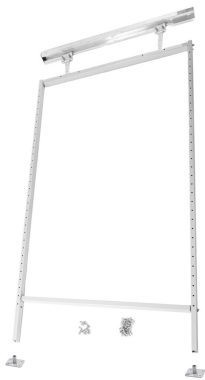

- Complete Standard size single bay plus extension for fleet shelving
- Unique mounting System that flexes with vehicle movement
- Strong bolt together system won't rattle loose and come apart
- Twin bolted shelves
- Stabilising bar for added strength
- Quad bolted at each point on floor of vehicle
- Clever design allow free access on floor to slide bulky item below shelving
- Adjust-ability to maximise vehicle space
- smart Two-tone powder coated finish
- Ability to fit to most vehicles

High Extension - Kit 1800H X 575L

High Extension - Kit 1800H X 575L

[Read More](#)

SKU: FSBAYFH

Price: \$163.45

Stock: instock

Categories: [Frames](#)

Product Description

- High Extension - Kit 1800H X 575L
 - Unique mounting System that flexes with vehicle movement
 - Strong bolt together system won't rattle loose and come apart
 - Twin bolted shelves
 - Stabilising bar for added strength
 - Quad bolted at each point on floor of vehicle
 - Clever design allow free access on floor to slide bulky item below shelving
 - Adjust-ability to maximise vehicle space
 - smart Two-tone powder coated finish
 - Ability to fit to most vehicles
-

- Complete High single bay for fleet shelving
 - Unique mounting System that flexes with vehicle movement
 - Strong bolt together system won't rattle loose and come apart
 - Twin bolted shelves
 - Stabilising bar for added strength
 - Quad bolted at each point on floor of vehicle
 - Clever design allow free access on floor to slide bulky item below shelving
 - Adjust-ability to maximise vehicle space
 - smart Two-tone powder coated finish
 - Ability to fit to most vehicles
-